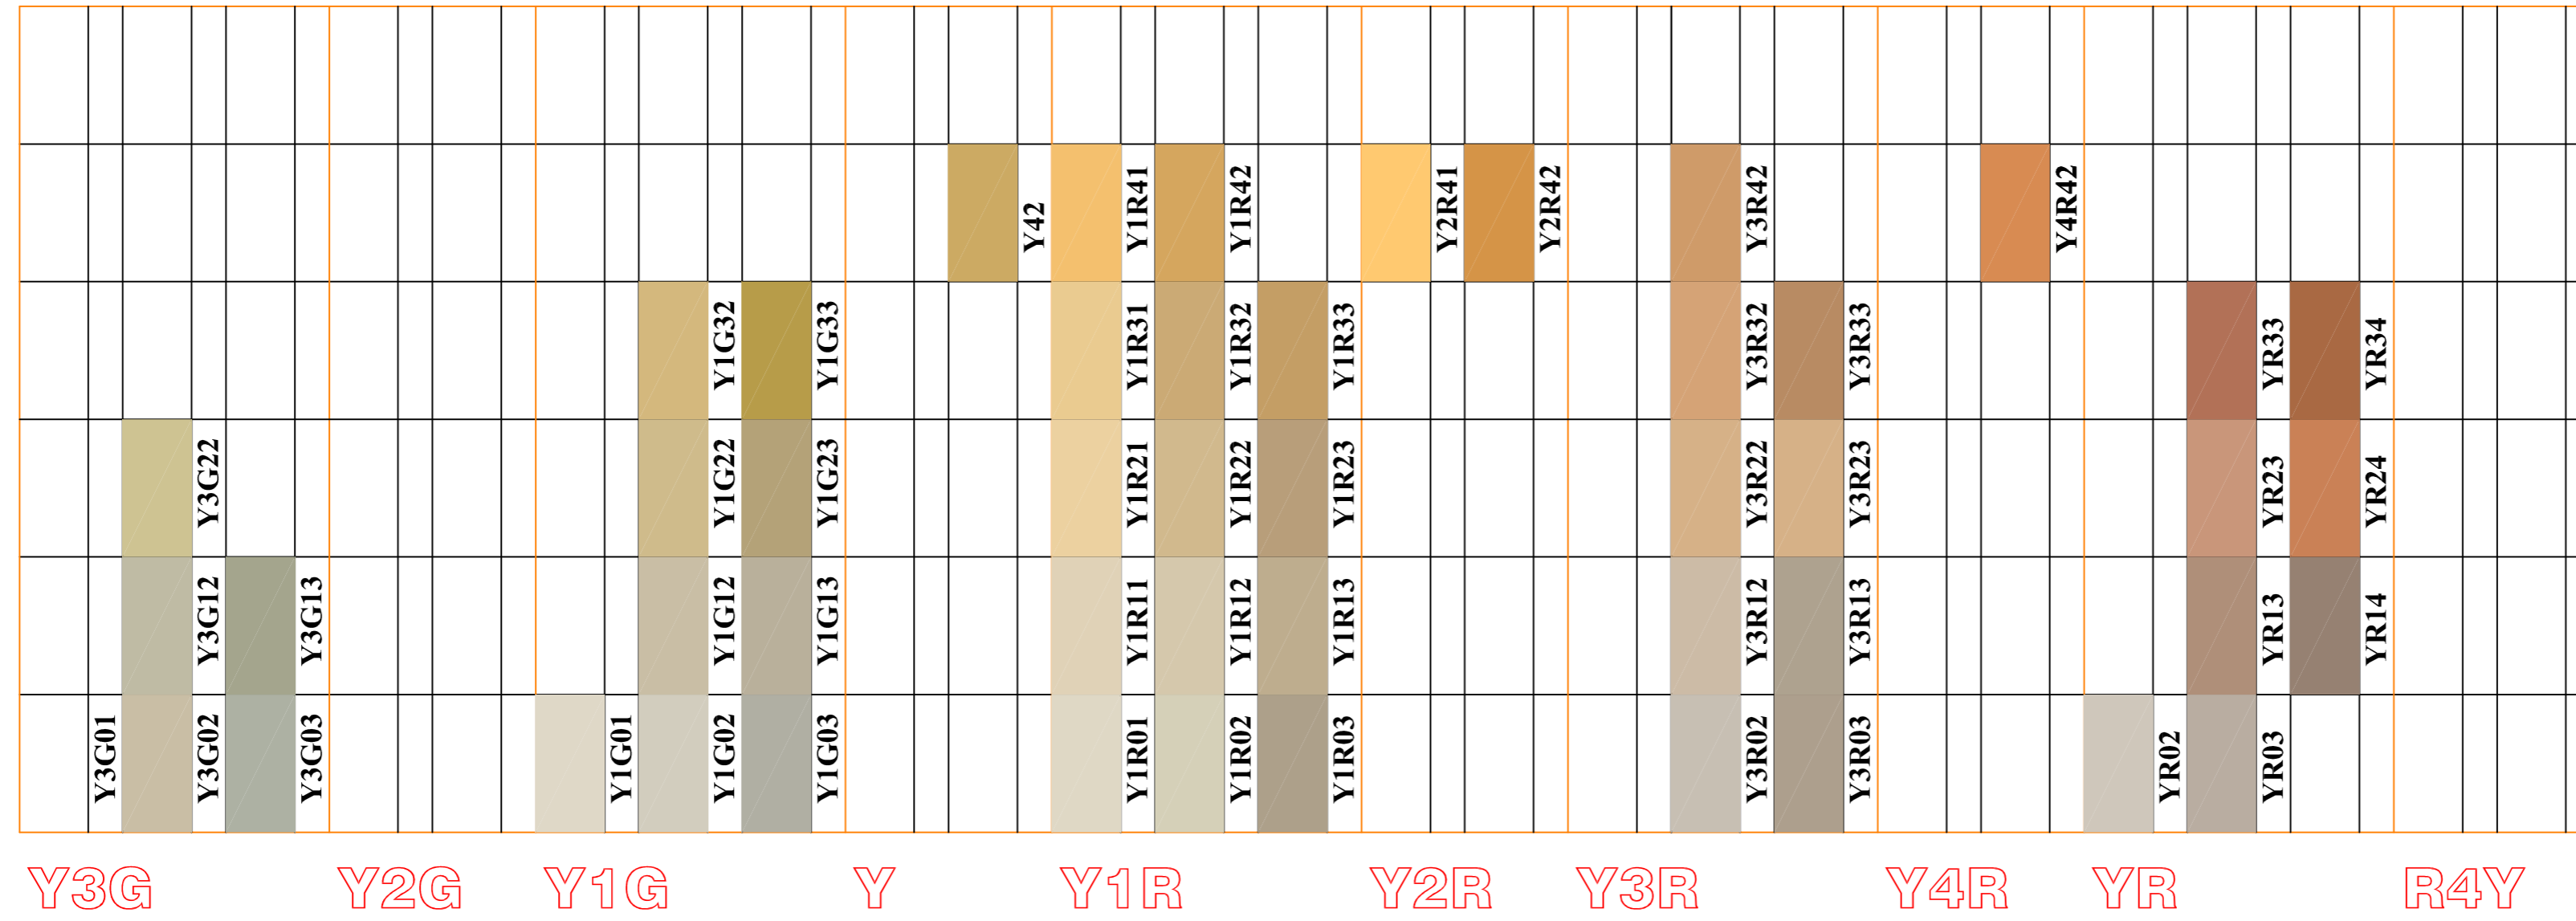

PALETA GENERAL DE COLOR PARA EL FONDO

NOTA: LOS COLORES GRAFIADOS SON SOLO MUY LEJANAMENTE APROXIMADOS A LOS COLORES REALES

FONDOS